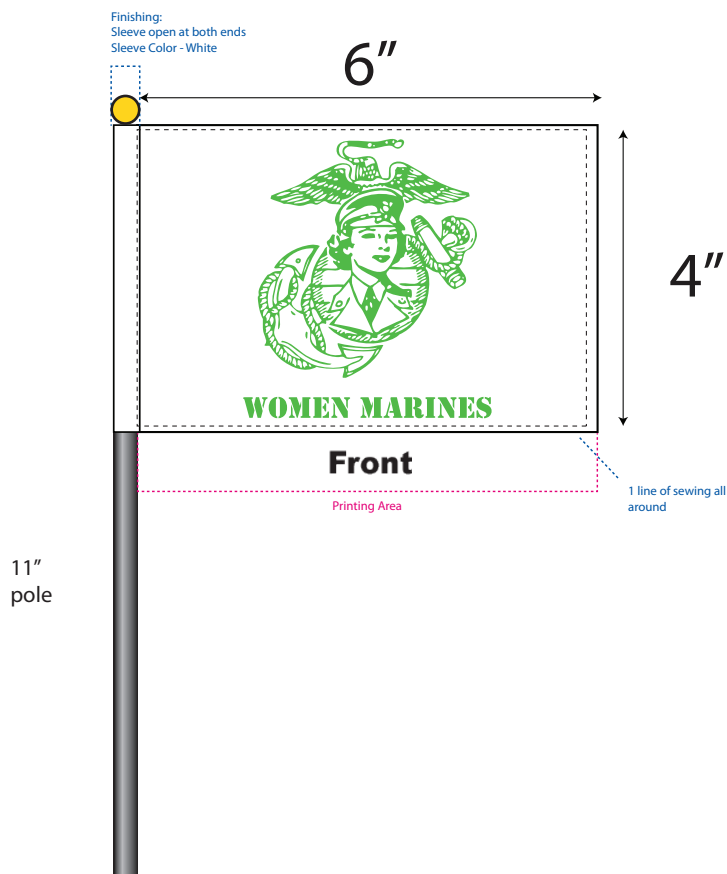

AGAS Custom Flag Mockup

This mockup shows exactly how your custom flag will be produced. To ensure that the flag you are ordering meets your expectations, please review this carefully and let the graphic designer know immediately if there are any discrepancies. AGAS will NOT begin production on any item without your approval in writing.

Production time for your order:

Standard production time
No in hand date

Graphics and Flag Finishing:

Order Details:

Knitted polyester
1 Ply
Order Quantity: 100

PMS Colors Used: