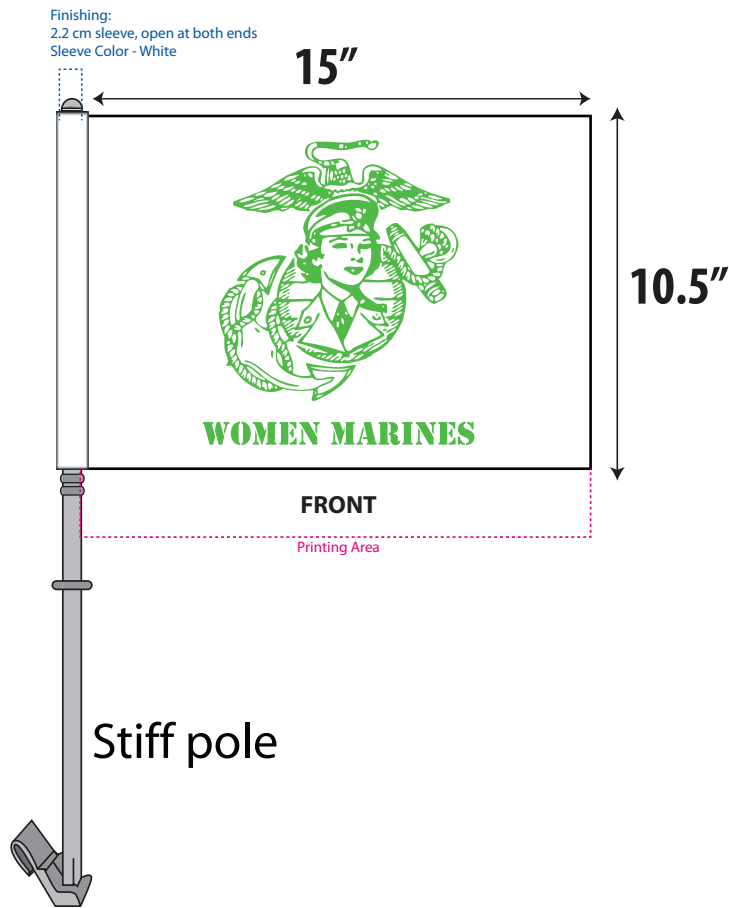

AGAS Custom Flag Mockup

This mockup shows exactly how your custom flag will be produced. To ensure that the flag you are ordering meets your expectations, please review this carefully and let the graphic designer know immediately if there are any discrepancies. AGAS will NOT begin production on any item without your approval in writing.

Production time for your order:

Standard production time
No in hand date

Graphics and Flag Finishing:

Order Details:

Knitted polyester
1 Ply
Order Quantity: 100

PMS Colors Used:

AGAS Custom Flag Mockup

This mockup shows exactly how your custom flag will be produced. To ensure that the flag you are ordering meets your expectations, please review this carefully and let the graphic designer know immediately if there are any discrepancies. AGAS will NOT begin production on any item without your approval in writing.

Production time for your order:

Standard production time
No in hand date

Graphics and Flag Finishing:

Order Details:

Knitted polyester
1 Ply
Order Quantity: 100

PMS Colors Used: